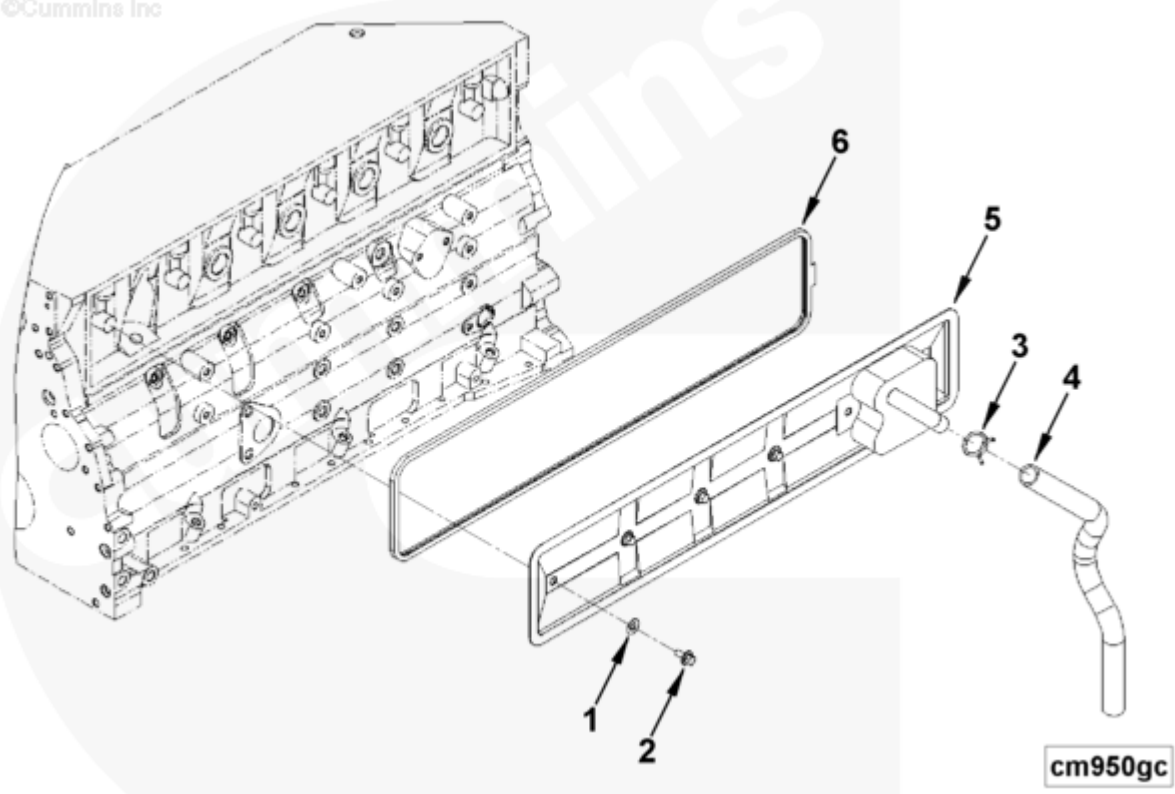

SMALL | MEDIUM | LARGE

Cart	Ref No	Part Number	Part Description	Required	Remarks
View My Cart					
		CM9016-02	Cam Follower Cover		Cam Follower Cover...(More)

					Structure Code: 02 EBM
					Engine Family: B Series
					Engine Cylinders: 6
					Hose Angle Off Breather
					(Deg): 45
					Hose Location On Baffle: Top
					Noise Panel Provision: No
					Double Baffle: No
					Baffle Location On Engine:
					#5 Cylinder
					Hose and Clamp Provided: Yes
					Drain Hose Length (MM): 435
					Fuel Pump Type: Inline
					Breather baffle fabricated
					part of cover.
					Remaining mounting parts to
					be found in fuel tubing (FT)
					option.
<input type="checkbox"/>	1	<a href="#">3928759</a>	Grommet Seal	4	
<input type="checkbox"/>	2	<a href="#">3900629</a>	Hexagon Flange Head Cap Screw	4	M8 X 1.25 X 16
<input type="checkbox"/>	3	<a href="#">3904230</a>	Spring Hose Clamp	1	1"
<input type="checkbox"/>	4	<a href="#">3918614</a>	Plain Hose	1	
	5	<a href="#">3927913</a>	Push Rod Cover	1	
	6	<a href="#">3928832</a>	Push Rod Cover Gasket	1	